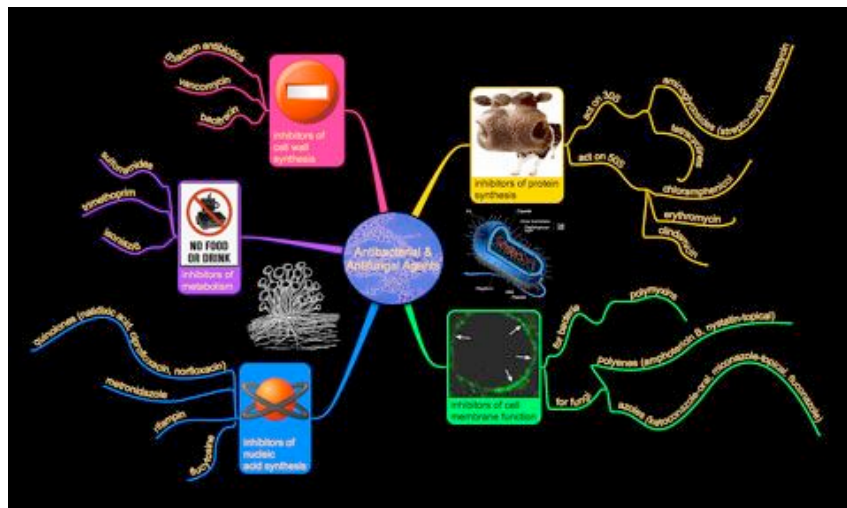

Black background showing through a translucent image

In many cases, we may not have an image in the background, but there are still a lot of different effects you can get just by changing the background color. Very often with the background colors, it is easy to use colors that are too overpowering, so unless you need that really dramatic effect, I would suggest that you stick to pale off-white colors. You can see the impact of a simple change in background and text colors in the following two Mind Maps (in this case, deliberately used to create dramatic effect):

You get quite a different feel just by changing the colors like this.

Another option is to use tiled images on the background, where the image is repeated multiple times across the canvas. With tiled images, you could do things like this:

Going back to the first example Mind Map, we see some interesting things about the way the images are used on the branches. The Mind Map title has an image on it, with rounded corners, and several of the other branches have oval pictures. Did we need to crop the images to those shapes to get them to fit? No, we just set the branch shape and text position to be as we want them to appear, and let NovaMind do the image cropping:

Homework Exercise

Try out the following ways of using images:

- A single background image.
- A tiled background image. Adjust the opacity and background colors and see what effect you can create.
- Put an image on a branch, and change the branch to be different shapes, and try with the text above, below and centered with each branch shape.
- Add some attached graphic images, and try placing them in front of the branch or behind the branch.