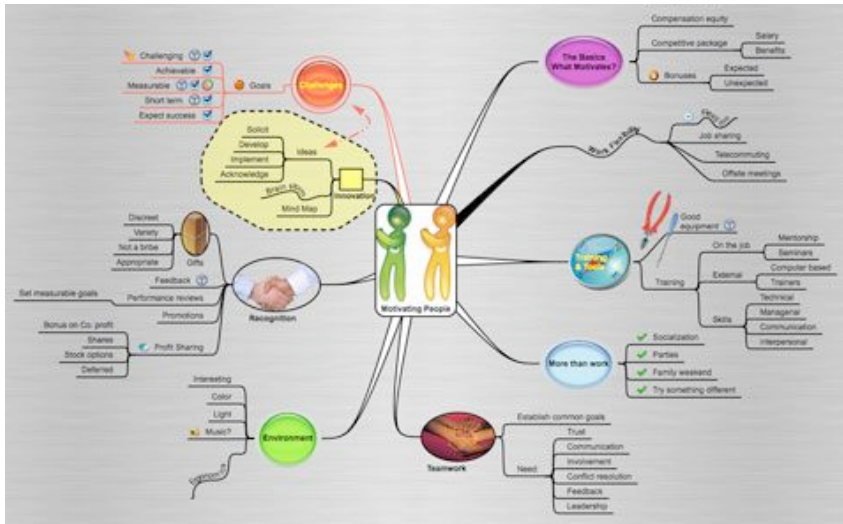

Black background showing through a translucent image

In many cases, we may not have an image in the background, but there are still a lot of different effects you can get just by changing the background color. Very often with the background colors, it is easy to use colors that are too overpowering, so unless you need that really dramatic effect, I would suggest that you stick to pale off-white colors. You can see the impact of a simple change in background and text colors in the following two Mind Maps (in this case, deliberately used to create dramatic effect):

Useful links

Download NovaMind

Support

NovaMind Web Site

Online Store

Now if we wanted a different, more "business-like" Mind Map, we could take that same Mind Map and use a different tiled background image like this:

Going back to the first example Mind Map, we see some interesting things about the way the images are used on the branches. The Mind Map title has an image on it, with rounded corners, and several of the other branches have oval pictures. Did we need to crop the images to those shapes to get them to fit? No, we just set the branch shape and text position to be as we want them to appear, and let NovaMind do the image cropping:

<p>"Butterflies & Poppies"</p>	<p>"A Pair of Shoes" 1885</p>	<p>Vincent Willem van Gogh March 1853 - July 1890</p>
<p>Oval with a solid border line, and the text below the branch.</p>	<p>Rectangular branch with rounded corners, and solid line and filled with the same color as the line, and the text at the bottom.</p>	<p>Rectangular branch with no line drawn, rounded corners, and the text in the middle position, but with a couple of newlines to push it lower down on the picture</p>